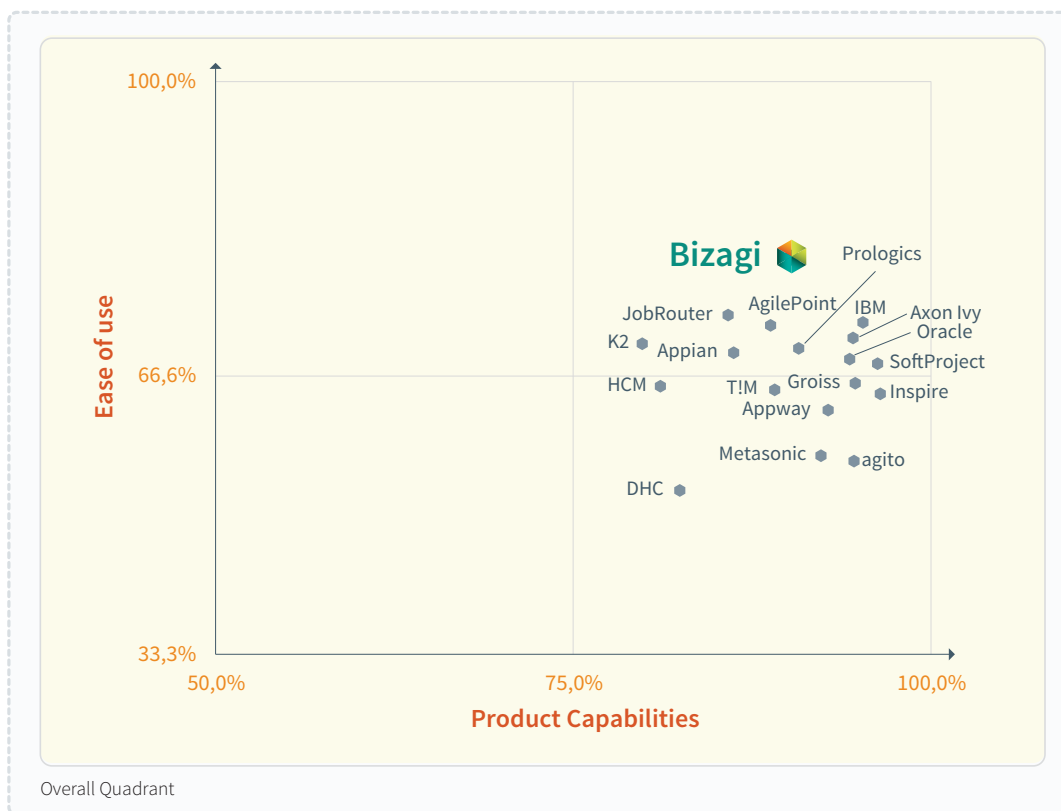

Bizagi named 'Highest Ranked BPM Product' by Europe's most prestigious software engineering institute

Fraunhofer puts Bizagi on top of IBM, Oracle & Appian in its 2014 BPM suite analysis, scoring 70.3% overall in its 2014 BPM suite analysis, scoring 70.3% overall

Fraunhofer ranked Bizagi highest for product capabilities and ease of use, scoring 70.3% overall when compared to competitors.

“The way people can build a process application in Bizagi is very impressive. It is much easier than with most other platforms.”

Dr Sebastian Adam, Leader of Requirement Engineering & Head of Business Process Management Study, Fraunhofer IESE .

Rating categories

The independent analysis provides a detailed breakdown of the strengths and weaknesses of comparative vendors. All products were assessed not just in terms of functionality but also for simplicity, extensibility, integration capability, and usability. The rigorous assessment process comprised a one-day workshop during which suppliers were required to present their tool and walk through a range of simple and complex scenarios.